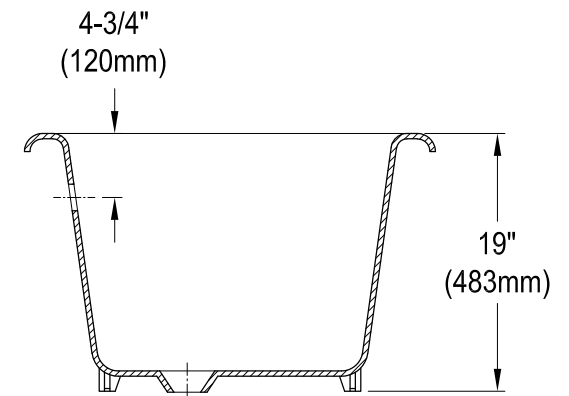

# VCTND603119NC0,1,5,8

60" Cast Iron Clawfoot Tub

M10 x 20 (4 pcs)

Section A-A