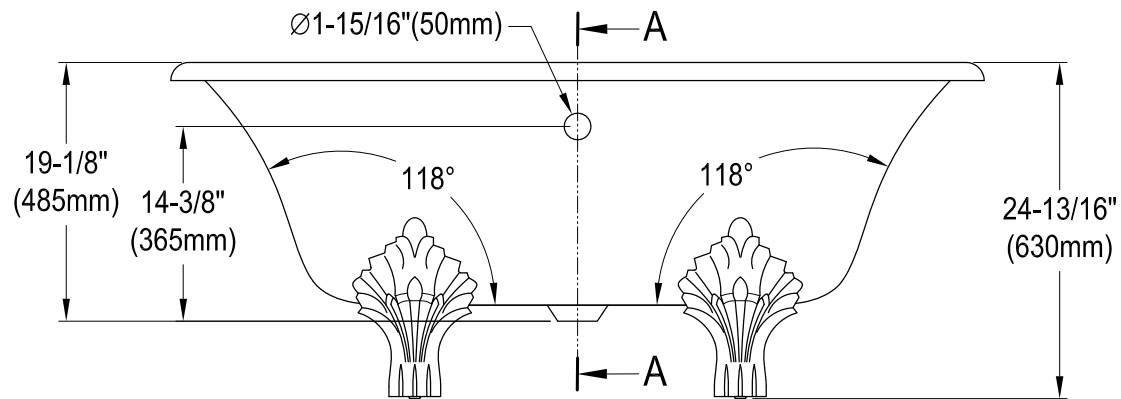

# VCTND603119NC0,1,5,8

60" Cast Iron Clawfoot Tub

M10 x 20 (4 pcs)

Section A-A