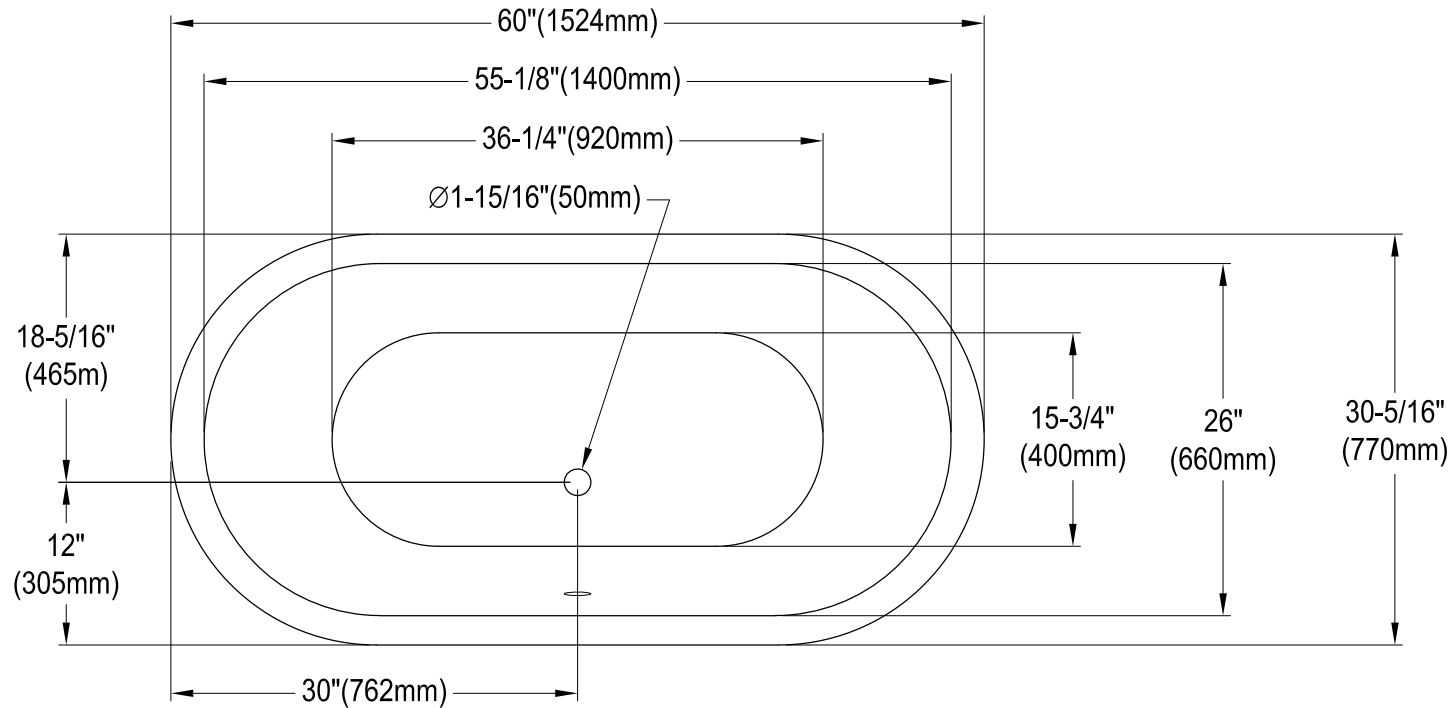

# VCTND603119NC0,1,5,8

60" Cast Iron Clawfoot Tub

M10 x 20 (4 pcs)

Section A-A